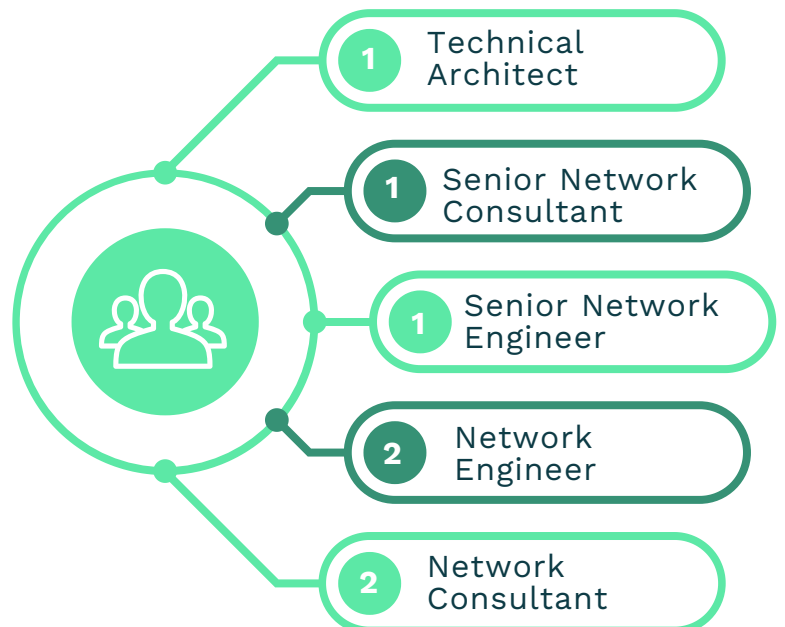

SURREY AND BORDERS PARTNERSHIP NHS TRUST

A complete network transformation delivering central management, increased efficiencies, and improved security.

CASE STUDY

Overview

After facing ongoing issues with their data and network configuration, SABP decided to engage Keystream Consulting to help rid of the disparate Domain Name System (DNS), deliver a refined network management system with increased monitoring and performance capabilities as well as security.

Process

Keystream conducted a thorough review of the 143 network switches at 35 SABP sites which included the current infrastructure, management and security systems, VxRail service capabilities, and internal network documentation.

Delivery Team

The review led to a full scope of project requirements which was followed by the formation of a team best suited to deliver the project

Solution

The team proposed a solution based on the low-level design approach (LLD) providing the following: